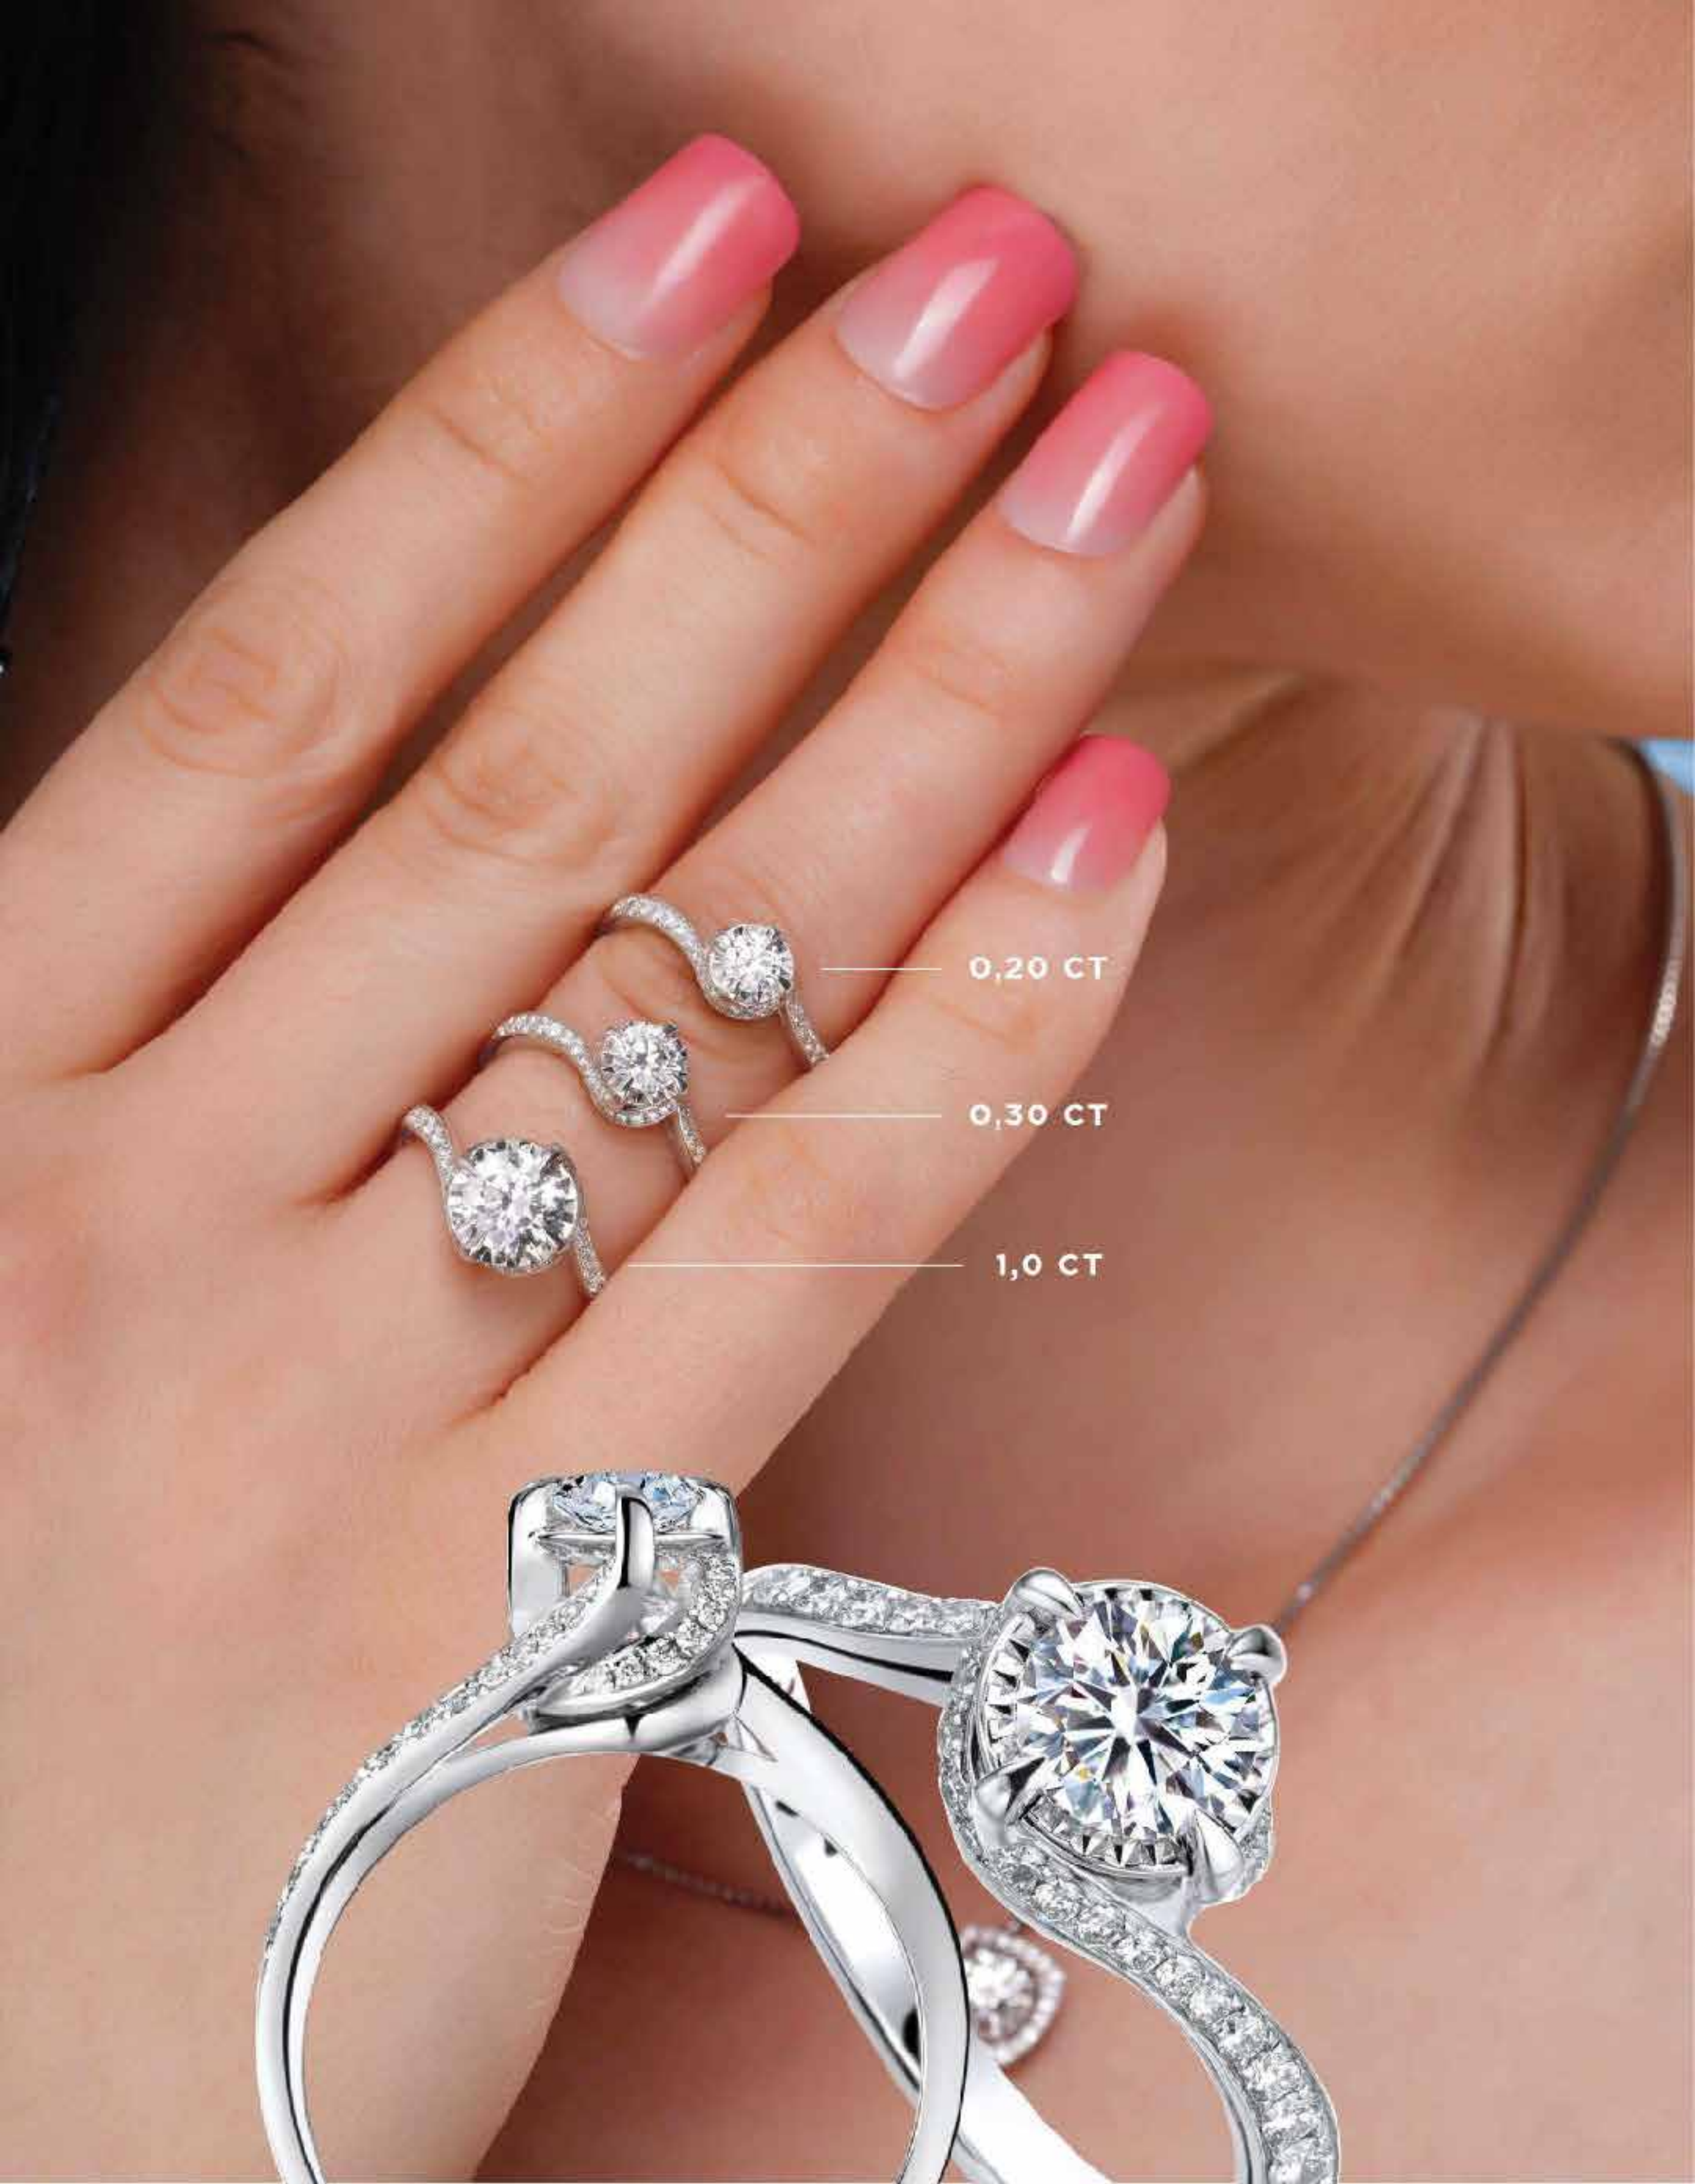

SOLITAIRE PLUS DIAMOND RING

BRITANICA

ROSE D'AMOUR COLLECTION

BRITANICA

| DIAMOND CARAT | | | | | | | | | GOLD COLOR | | |
|---|---|---|------|---|------|------|------|-----|------------|---|---|
| PETITE - CERTIFIED BY :  | | | | PREMIUM - CERTIFIED BY :  GIA  | | | | | WHITE GOLD | ROSE GOLD | TWO TONE |
| - | - | - | 0,20 | 0,30 | 0,50 | 0,70 | 0,90 | 1,0 | |  |  |